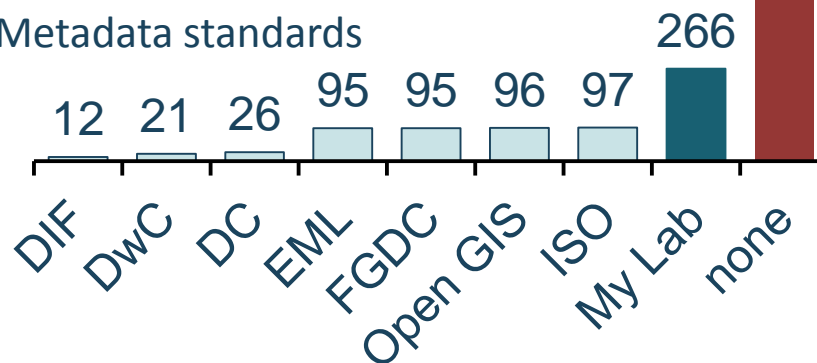

Metadata standards