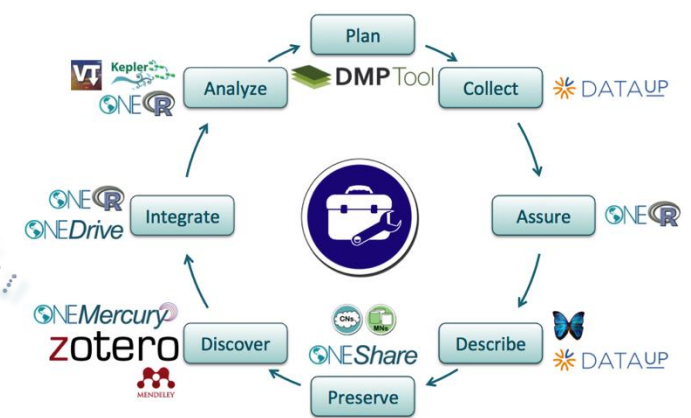

DataONE: Providing Solutions to Complex Data and Science Challenges

EU BON Associate Partner

Bruce Wilson
Leadership Team Member
EU BON General Meeting
June 2015

A Brief History of DataONE

Science and Informatics Challenges

Developing Sustainable Data Discovery and Interoperability Solutions

Three major components for a flexible, scalable, sustainable network

Coordinating Nodes

Member Nodes 23 + 3

- diverse institutions
- serve local community
- provide resources for managing their data
- retain copies of data

Developing Sustainable Data Discovery and Interoperability Solutions

Three major components for a flexible, scalable, sustainable network

Coordinating Nodes

Member Nodes

Investigator Toolkit

>> command line interface

python

ONEDrive

zotero

Kepler

dash
DATA SHARING MADE EASY

DMP Tool

ONE Mercury

Enabling Science Through Tools and Services