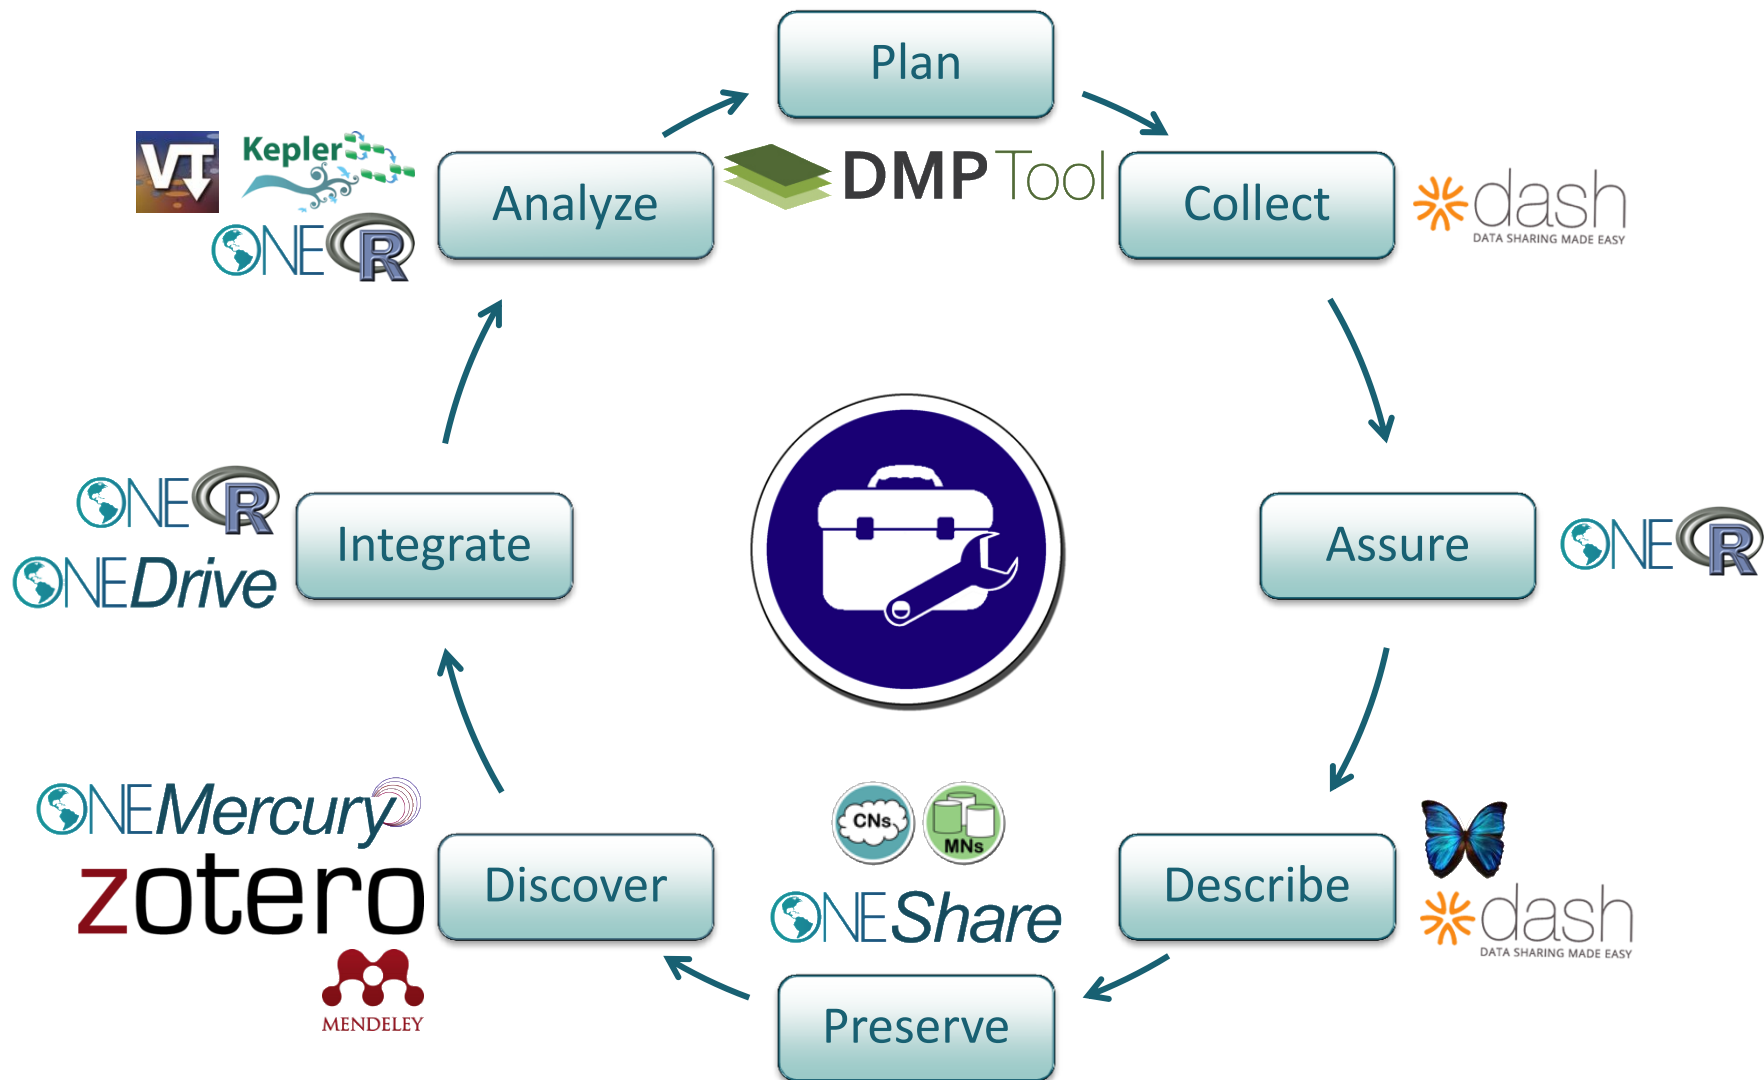

Developing Sustainable Data Discovery and Interoperability Solutions

Three major components for a flexible, scalable, sustainable network

Coordinating Nodes

Member Nodes 23 + 3

- diverse institutions
- serve local community
- provide resources for managing their data
- retain copies of data

Developing Sustainable Data Discovery and Interoperability Solutions

Three major components for a flexible, scalable, sustainable network

Coordinating Nodes

Member Nodes

Investigator Toolkit

>> command line interface

python

ONEDrive

zotero

Kepler

dash
DATA SHARING MADE EASY

DMP Tool

ONE Mercury

Enabling Science Through Tools and Services