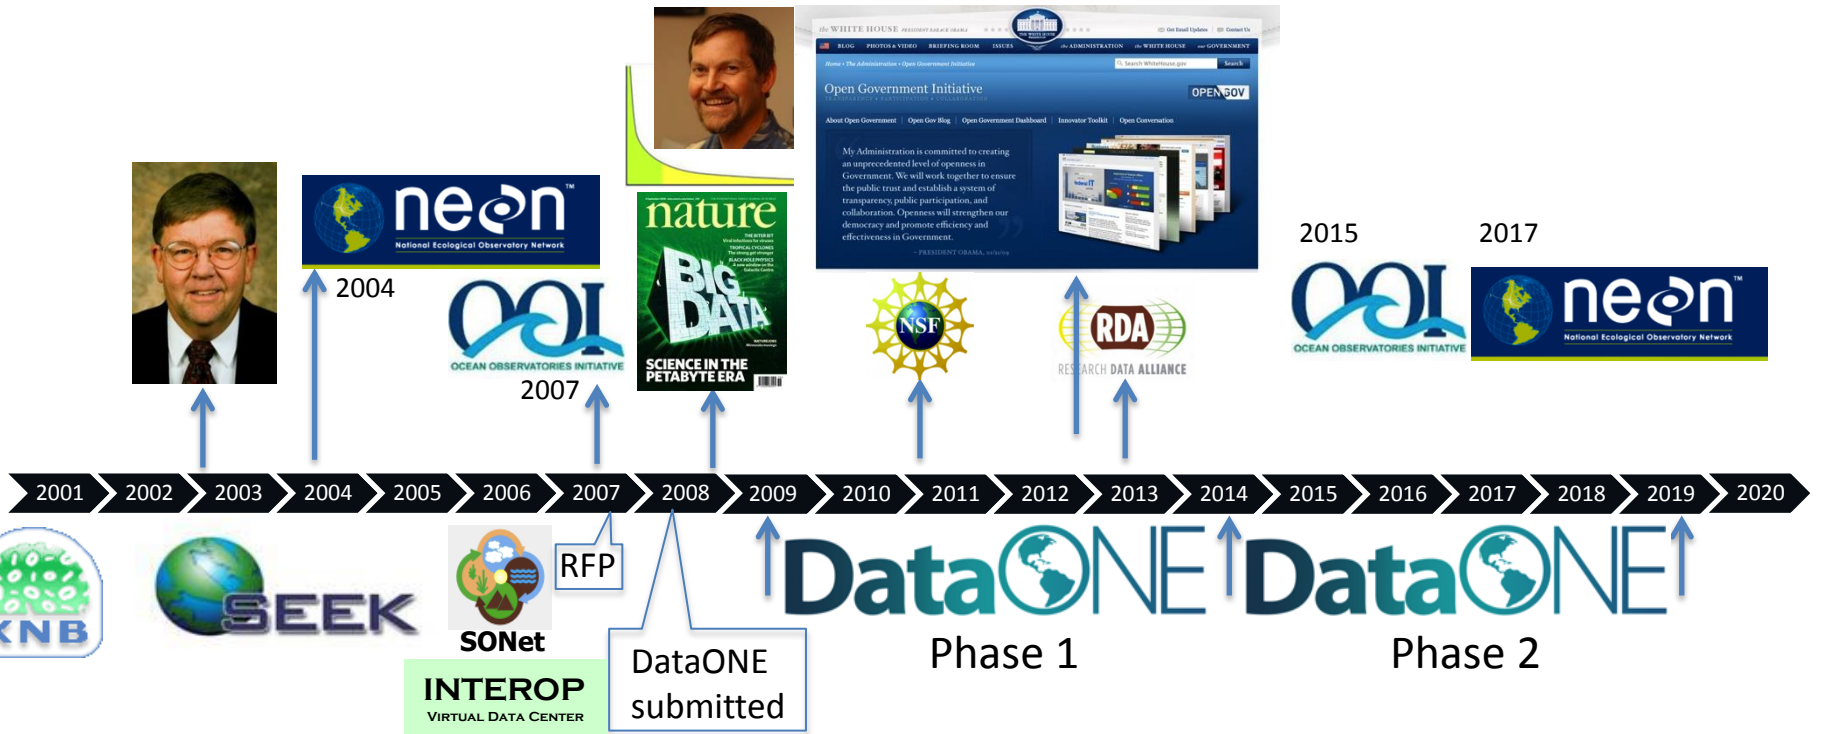

DataONE: Providing Solutions to Complex Data and Science Challenges

EU BON Associate Partner

Bruce Wilson
Leadership Team Member
EU BON General Meeting
June 2015

A Brief History of DataONE

Science and Informatics Challenges